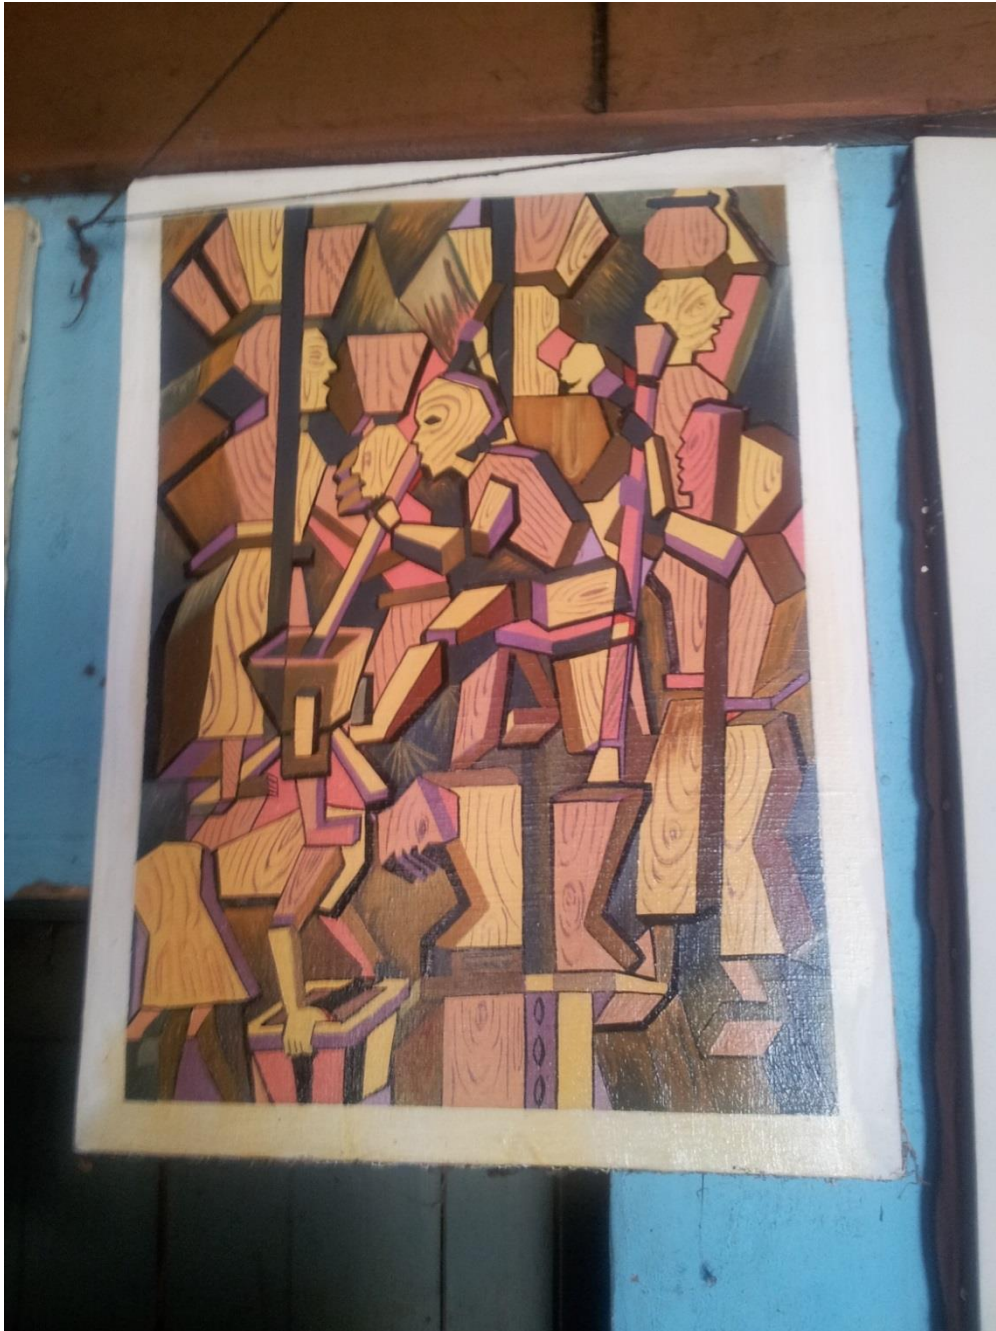

Location: Bamenda (can be delivered as from December 2015)

4: Nso collage

Size: 1480 x 1100 mm

Year: 2011

Price: Sold to Marnix de Vriend in 2012, to be discussed (*ingelijst, breed hout*)

Location: Nijmegen, the Netherlands

5: Rural women in action

Size: 800 x 600 mm

Year: 2004

Price: € 280,00

Location: Bamenda (can be delivered as from December 2015)

6: Third World Bank 4

Size: 1000 x 800 mm

Year: 2013