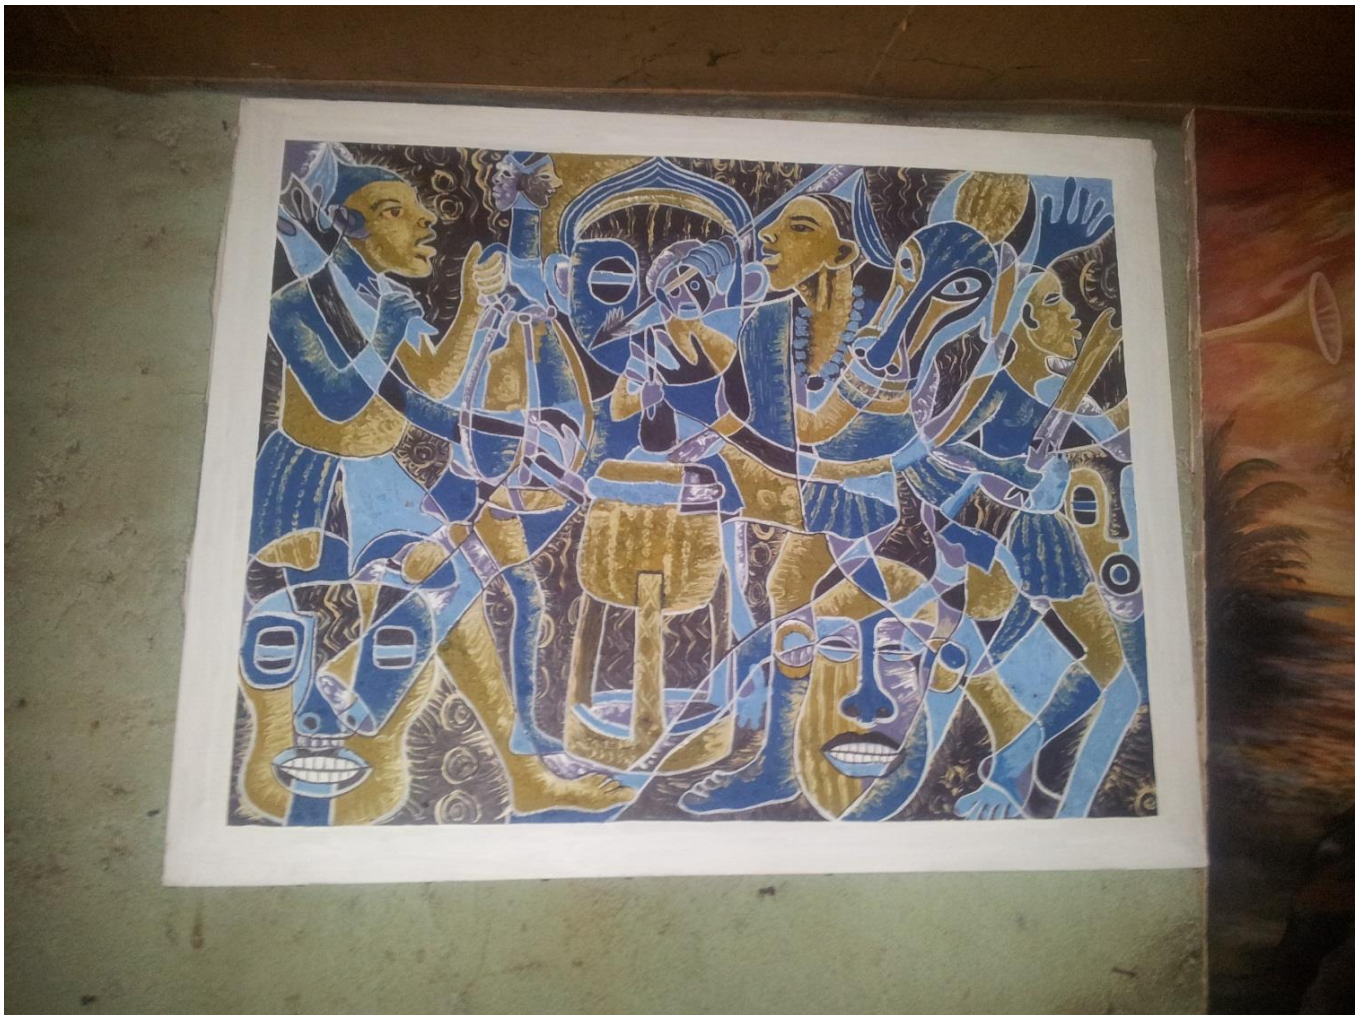

Catalogue of paintings

for sale for Bifae Education in The Netherlands

1: Animal Kingdom

Size: 1000 x 800 mm

Year: 2013

Price: € 980,00

Location: Bamenda (can be delivered as from December 2015)

2: Festival