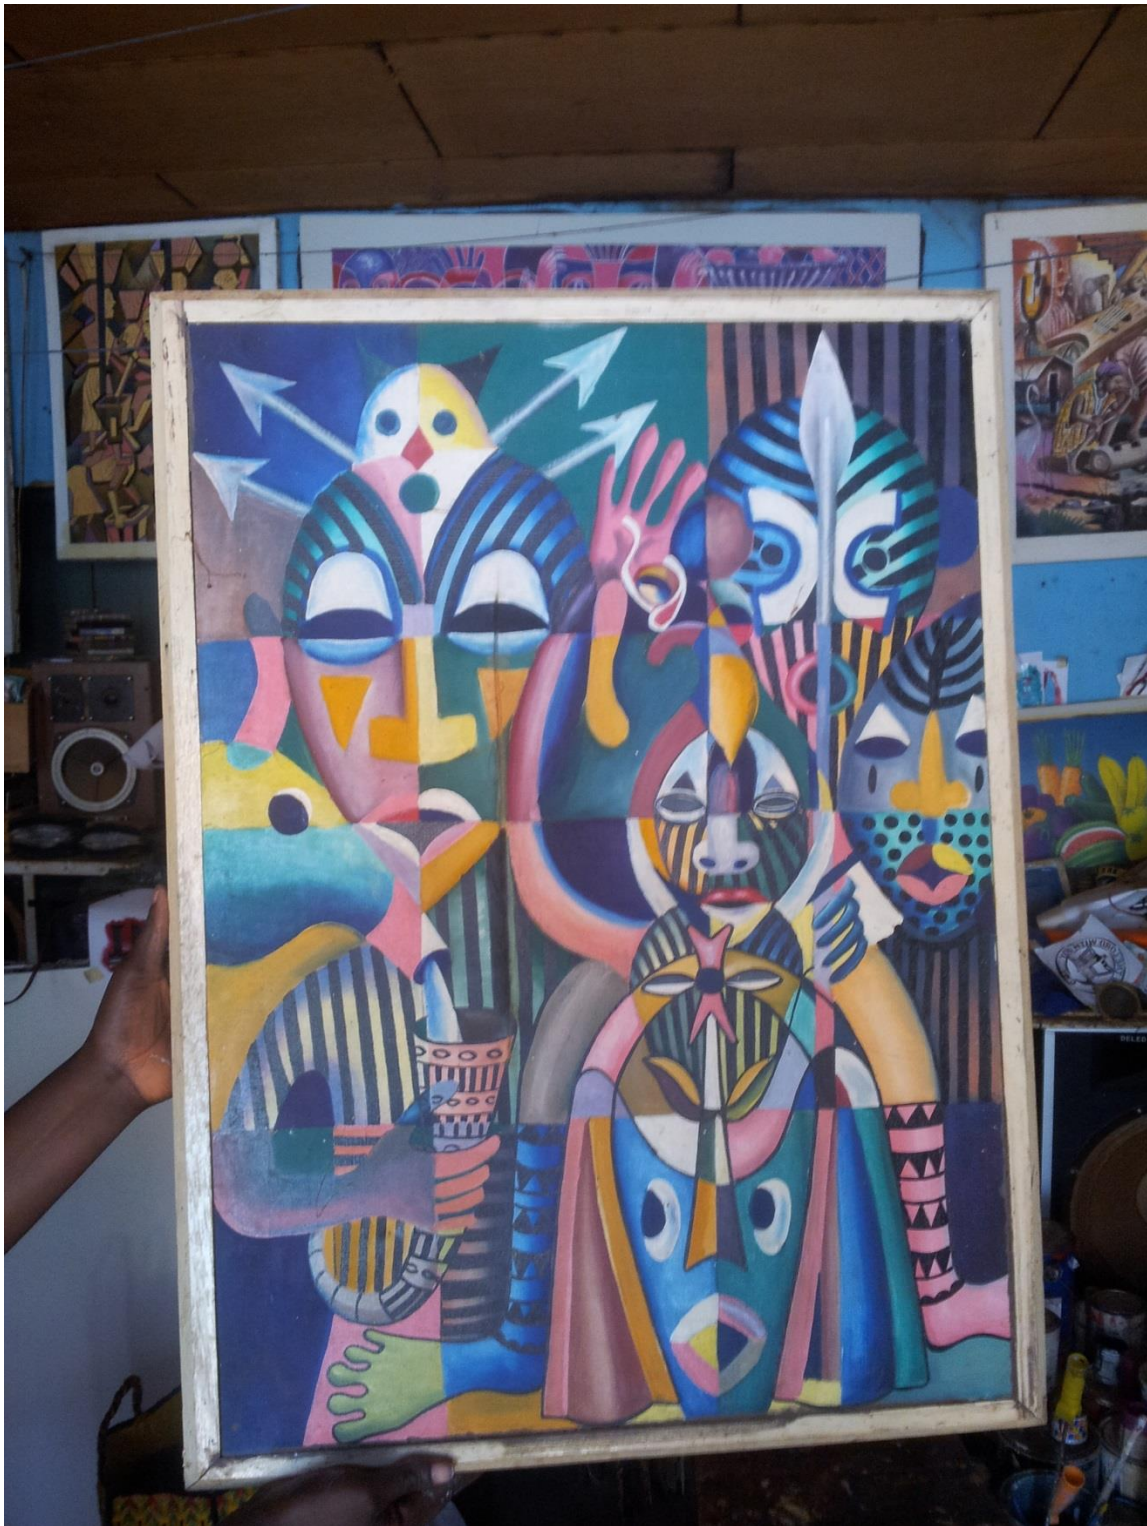

Size: 660 x 560 mm

Year: 2008

Price: € 200,00

Location: Bamenda (can be delivered as from December 2015)

34: Traditional authority

Size: 700 x 500 mm

Year: 1995

Price: € 350,00