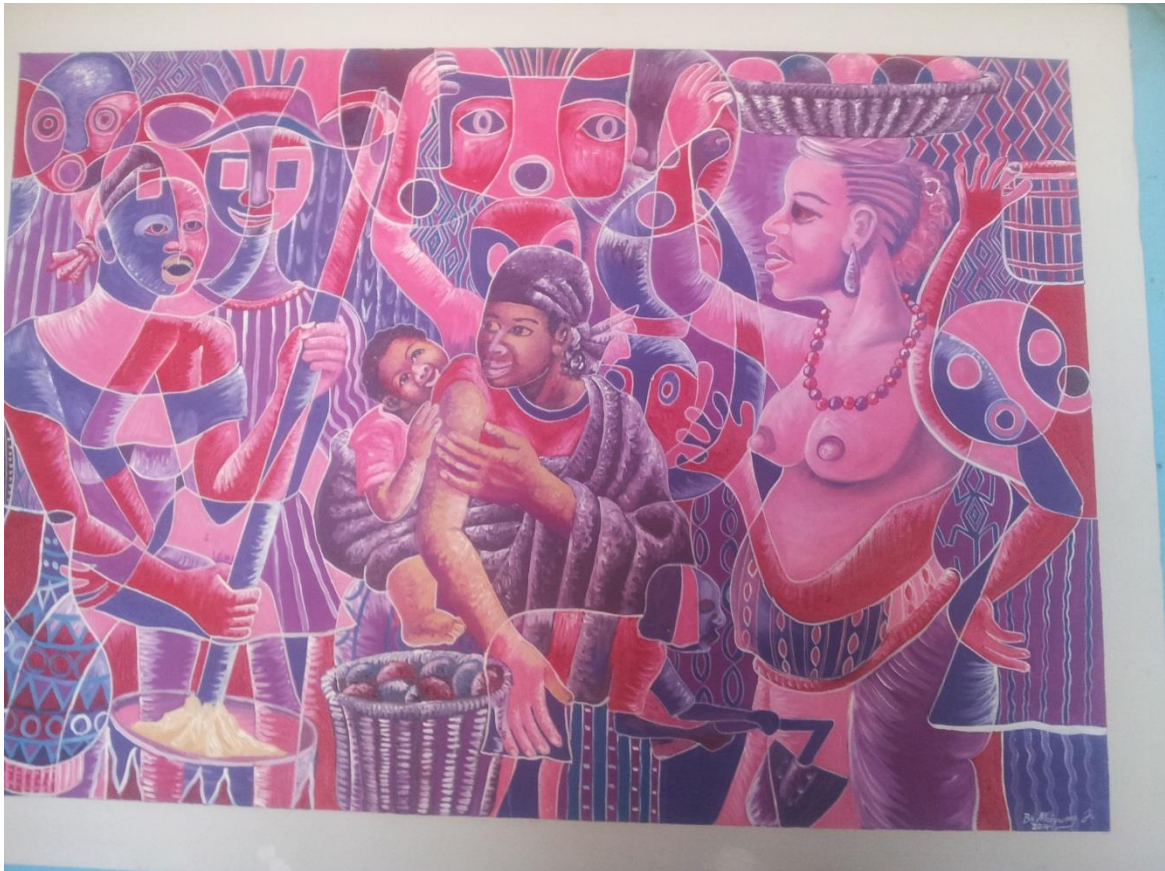

7: Caring of rural women

Size: 1450 x 1550 mm

Year: 2014

Price: € 920,00

Location: Bamenda (can be delivered as from December 2015)