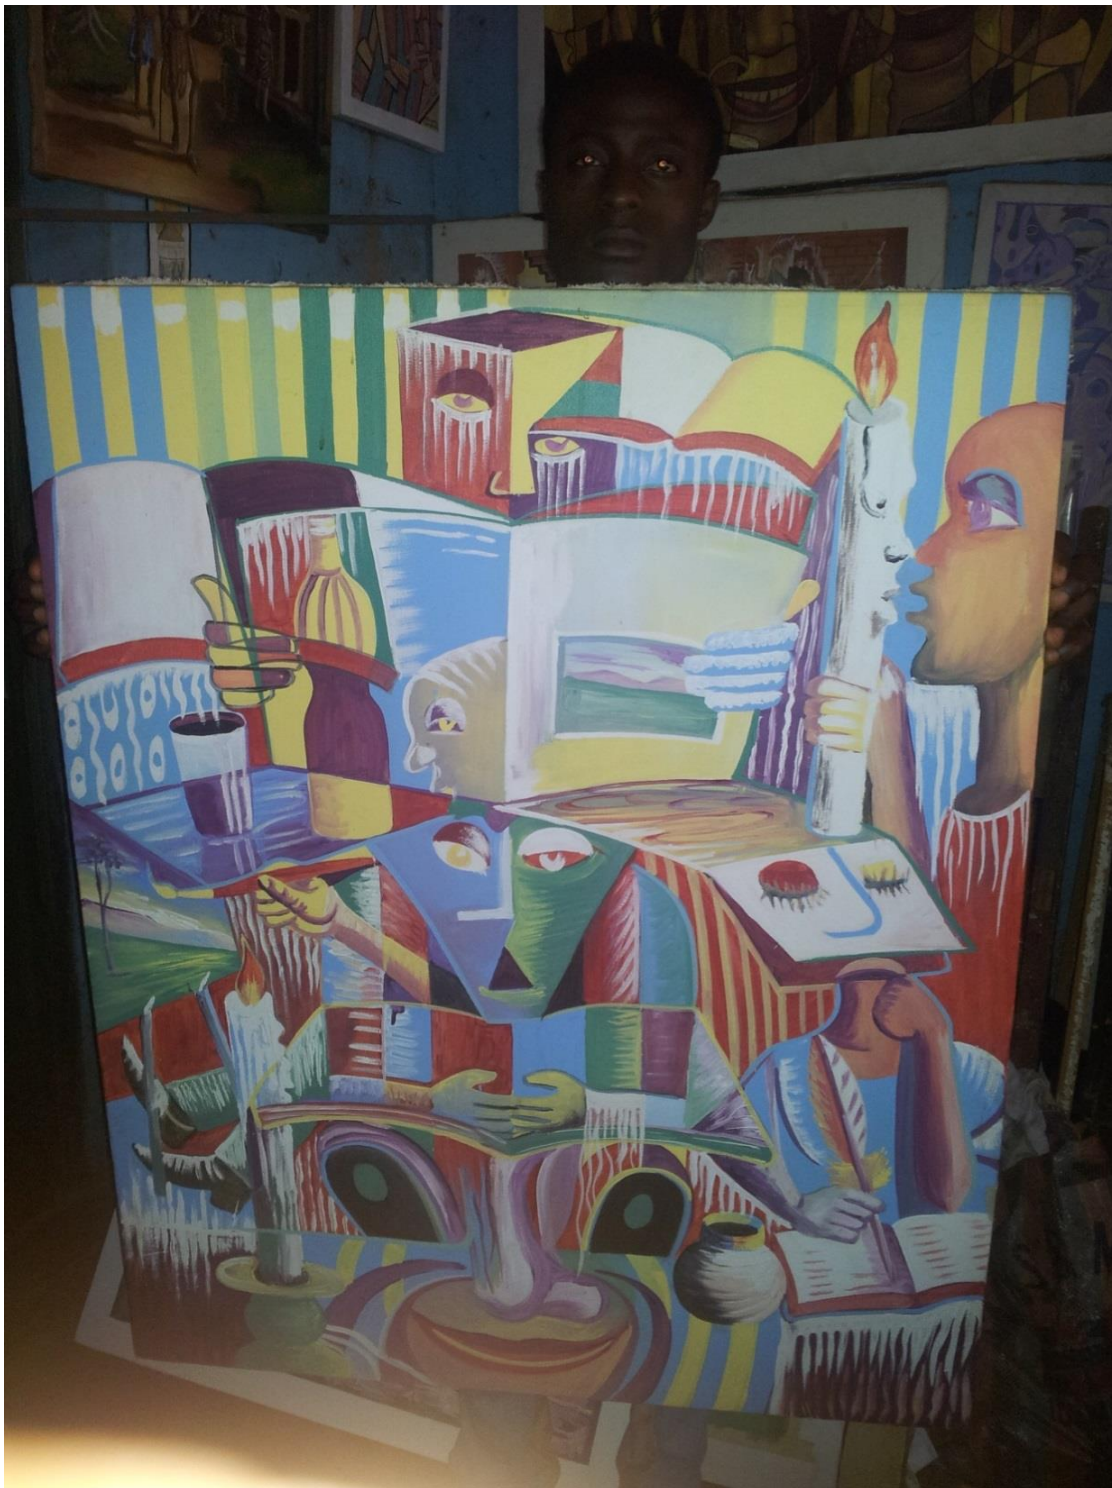

18: Key to light (education)

Size: 800 x 1000 mm

Year: 2005

Price: € 580,00 (*frame vervangen*)

Location: Nijmegen