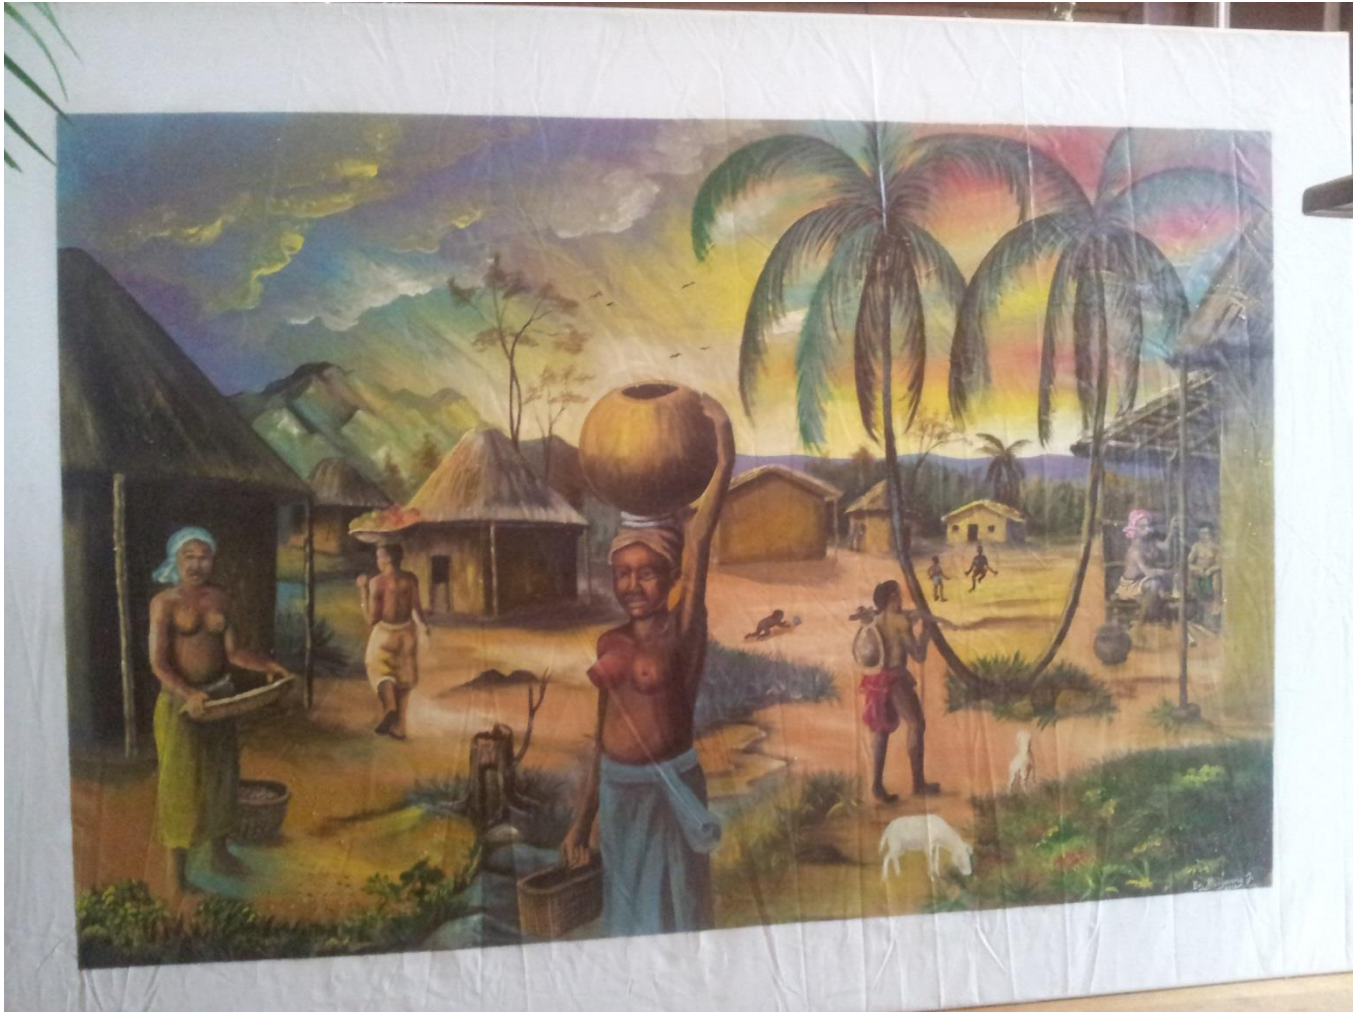

Size: 690 x 570 mm

Year: 2014

Price: € 720,00

Location: Bamenda (can be delivered as from December 2015)

47: Justice in authority

Size: 1000 x 800 mm

Year: 2014

Price: € 740,00

Size: 1000 x 1400 mm

Year: 2013

Price: € 440,00 (reframed)

Location: Nijmegen

50: The World of Wisdom

Size: 750 x 1000 mm

Year: 2007

Price: € 380,00 (reframed)